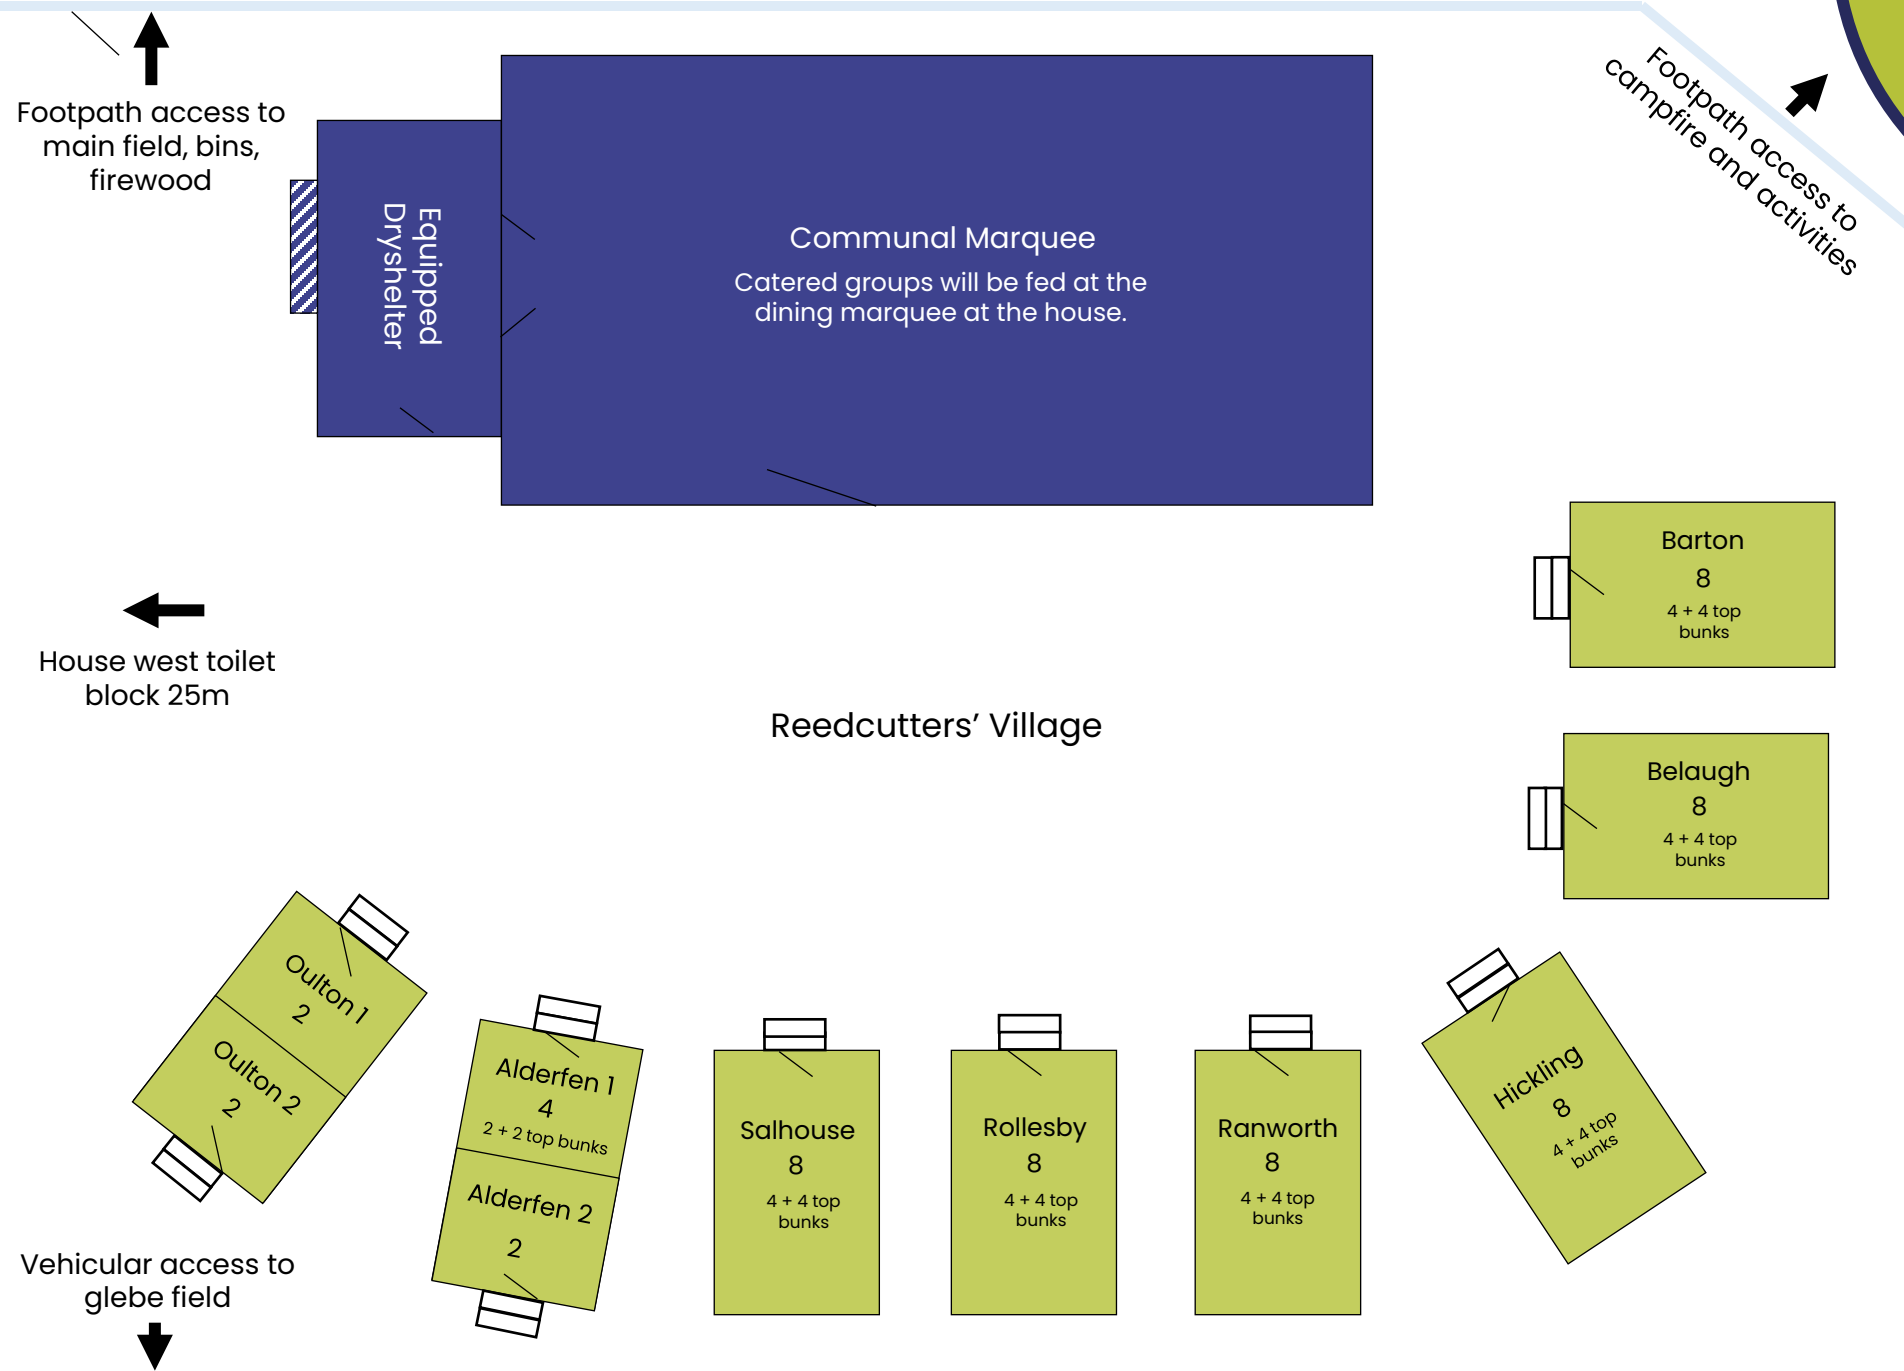

Reedcutters' Village

Groups who have opted to have their meals cooked by us will have access to the main dining marquee up by the house. All other facilities within the village are exclusive to you and include the marquee & dryshelter. A camping toilet for use in emergencies can be hired. The nearest toilet block is 25m away at House West, next to the camper's laundry.

Access all areas
 2 of our cabins can be made wheelchair friendly. Please speak to one of our team when booking.
 If you are planning a visit, we would recommend a site tour to see if our Reedcutters' Village is suitable for you.

- Cabins
- Communal Areas
- Boundary
- Gas & Waste